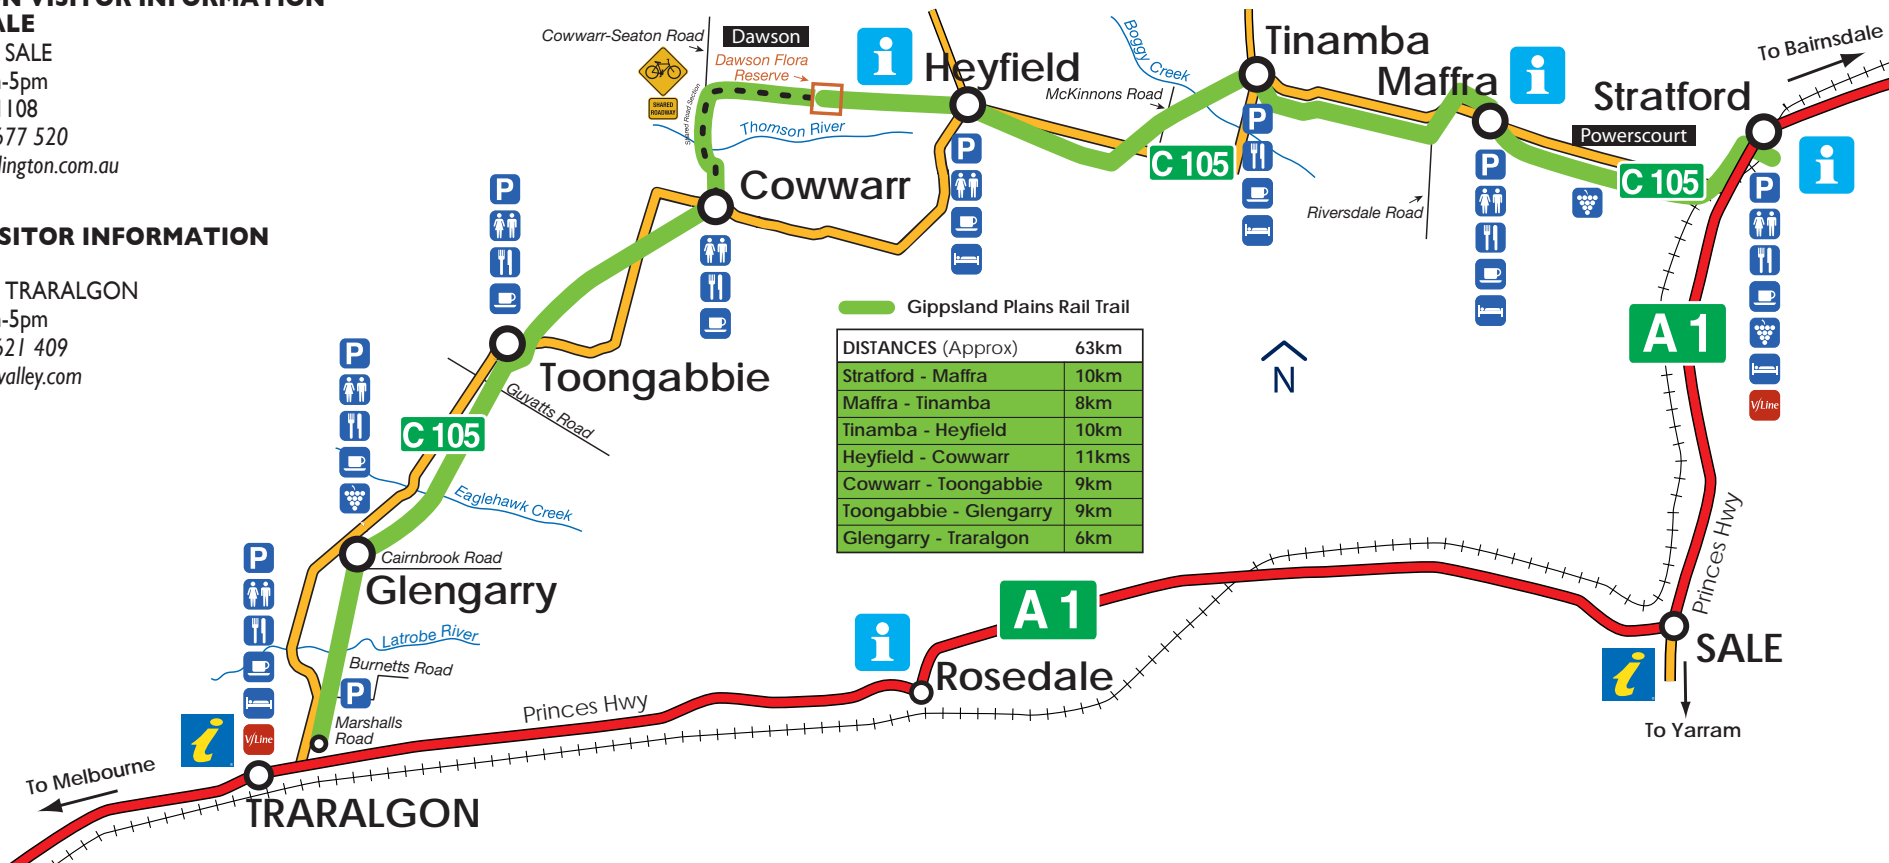

TRAIL MAP

Gippsland Plains Rail Trail

63 km, 8 towns, come ride the plains

WELLINGTON VISITOR INFORMATION CENTRE - SALE

- Princes Highway, SALE
- Open daily 9am-5pm
 - Tel: (03) 5144 1108
 - Free call: 1800 677 520
 - www.tourismwellington.com.au

LATROBE VISITOR INFORMATION CENTRE

- Princes Highway, TRARALGON
- Open daily 9am-5pm
 - Free call: 1800 621 409
 - www.visitlatrobevalley.com

WELLINGTON SHIRE COUNCIL
The Heart of Gippsland

Gippsland Plains Rail Trail

DISTANCES (Approx)	63km
Stratford - Maffra	10km
Maffra - Tinamba	8km
Tinamba - Heyfield	10km
Heyfield - Cowwarr	11kms
Cowwarr - Toongabbie	9km
Toongabbie - Glengarry	9km
Glengarry - Traralgon	6km